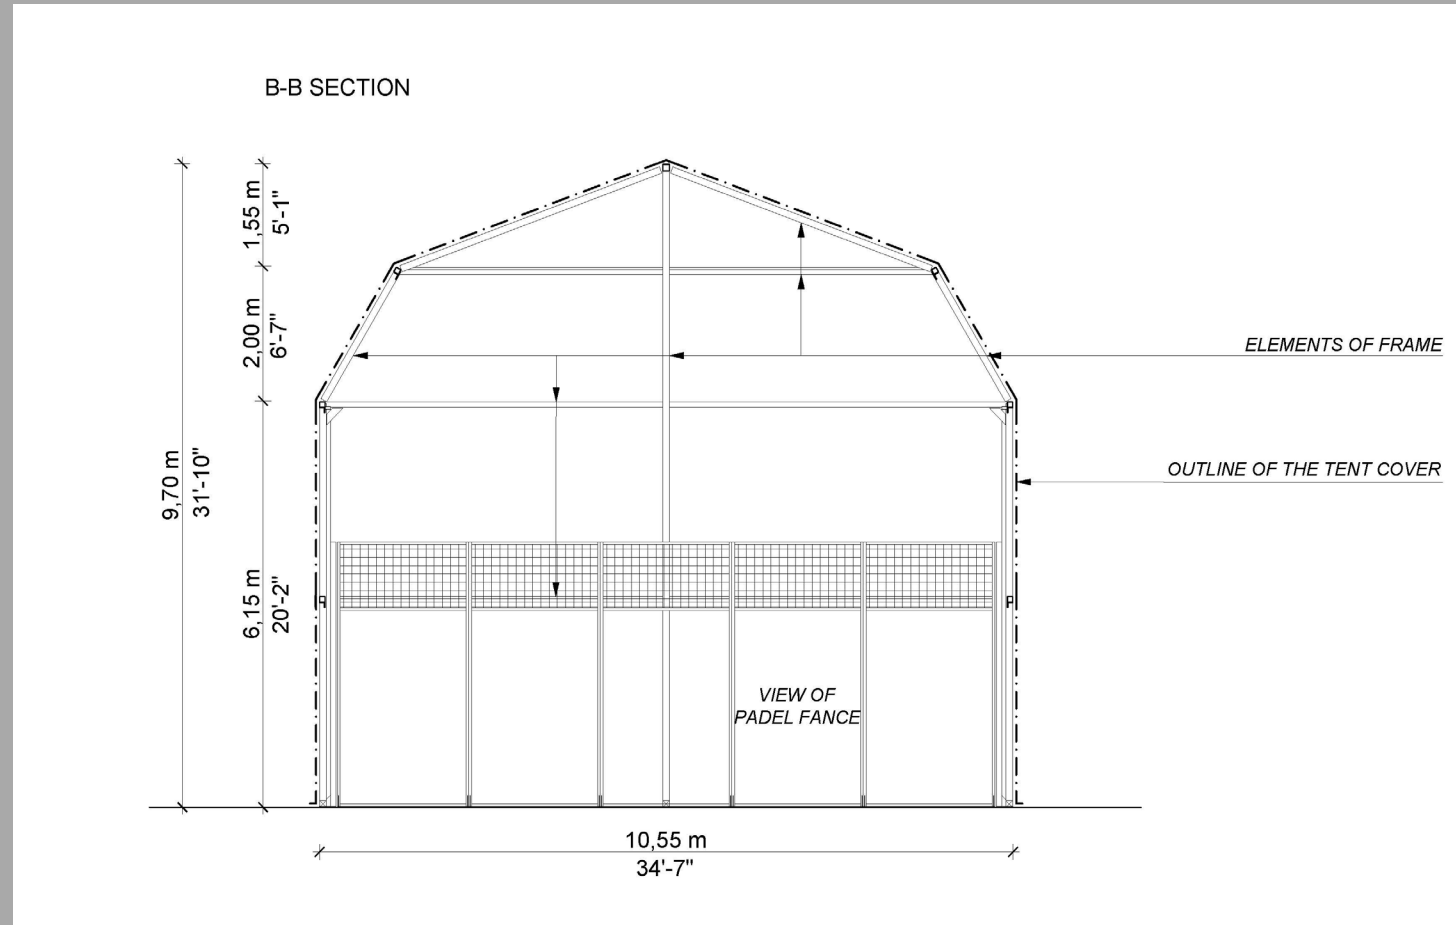

QUICK SETUP GUARANTEED

Standard size tents set up within one month

AMAZING DIMENSIONS

9,5 M indoor height, amazing width and span

TENT SPECIFICATIONS

WINTER (roof and closed side panels):

- heatable
- protects from outside cold and weather
- insulates from wind
- can play in rain and snow
- significantly decreases sound in surrounding area
- no humidity

STRUCTURE:

- 9,5 m height ideal for great lobs
- unique and original design
- statically built aluminium frame
- small weight, can be built and transported without a crane
- cheaper transportation costs because of weight and max. 6,0 m size of parts
- easy assembly because of structure and weight
- PVC made up of segments for lighter pieces, easier assembly
- PVC guarantee for quality of fabric

COURT

Standard dimensions for padel courts

Internal dimensions: 20 m × 10 m

External dimensions: 20.5 m × 10.5 m

Wall type: welded wire mesh over tubular frame, bolted into the concrete surface with expansion anchors

Wall height: 4 m front and back and 3 m sides, except the additional 2 m at the front and back

METAL STRUCTURE S235JR grade steel is used for the entire court.

ZINC / PAINT features

Resin type: Epoxy or TGIC-free polyester