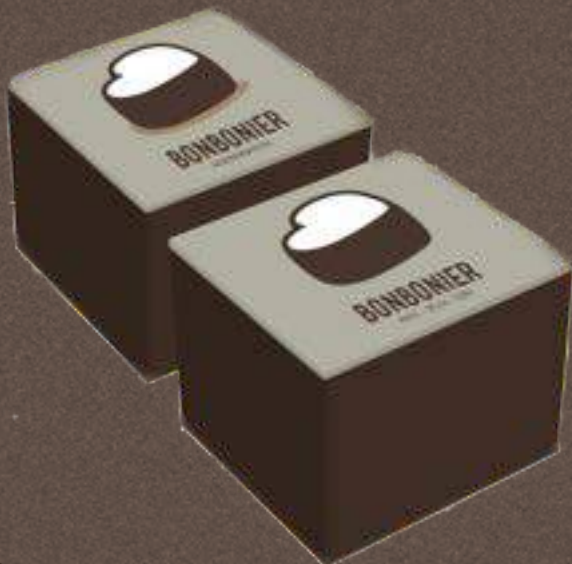

PRINTED CHOCOLATES